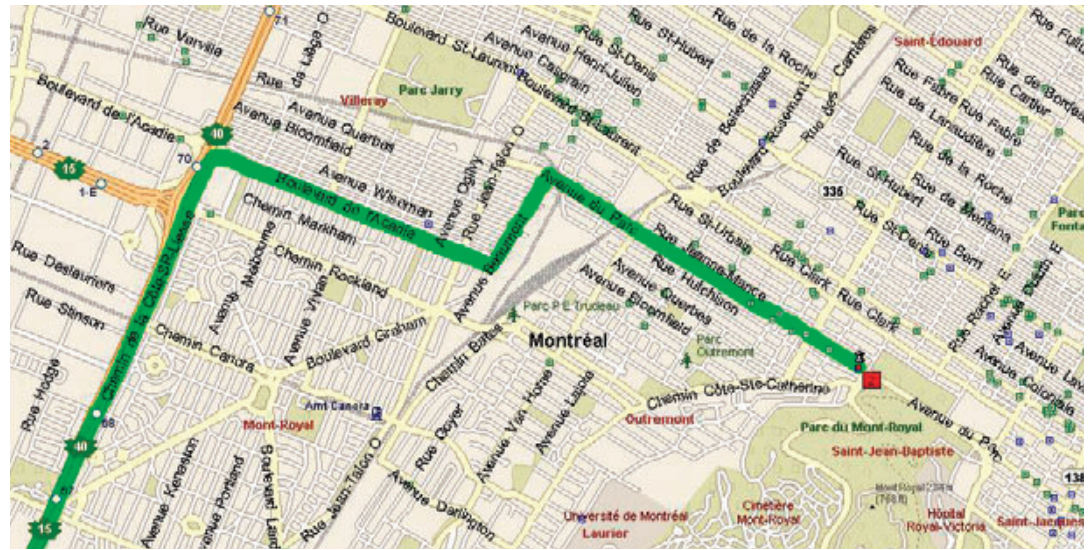

Ottawa to Montreal

Distance: 118 miles   Time: 2:15 hours

From Ottawa, take autoroute 417 Eastbound towards Montreal. 120 km later (72 miles) you are entering the province of Quebec, the Autoroute name changes to «40 Est».

Take exit #68 also indicating boul. l'Acadie, turn right on to boul. l'Acadie and continue for 2km (1.2m). Turn left on boul. Beaumont and continue for 1 km (0.6m). Turn right on avenue du Parc and continue for about 2.5km (1.5m), look on your right and there we are!

Hôtel Park Avenue

4544, avenue du Parc
Montreal (Quebec)
H2V 4E3 Canada
tel: (514) 274-5000
fax: (514) 274-1414

email:
info@hotelparkave.com
www.hotelparkave.com

DIRECTIONS BY CAR