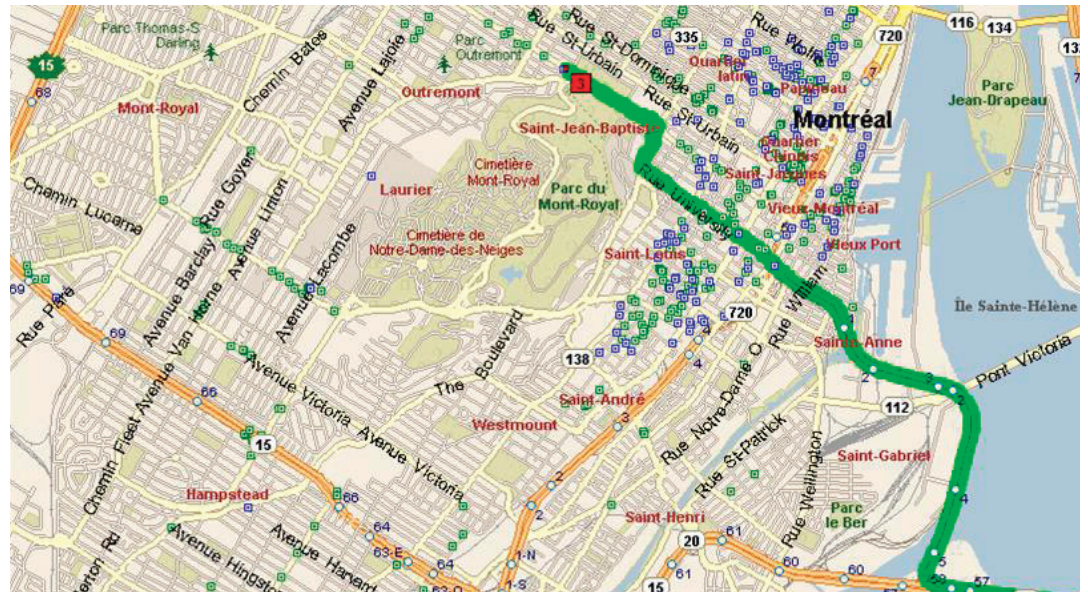

# New York to Montreal

**Distance: 376 miles      Time: 5:45 hours**

From New York, take Interstate 87 north all the way to Montreal. After the border crossing I-87 becomes Autoroute 15 Nord.

Approaching Montreal, follow directions for Champlain Bridge (Pont). After the bridge follow directions for Autoroute Bonaventure (10) to downtown (centre-ville).

Autoroute Bonaventure becomes rue University, continue on that road, you will cross downtown, almost at the very end of the road, turn right on to boulevard des Pins and then follow directions for avenue du Parc Nord.

You will cross large parks on both sides of the street. After crossing ave. du Mont-Royal, you will find us on your left.

## DIRECTIONS BY CAR