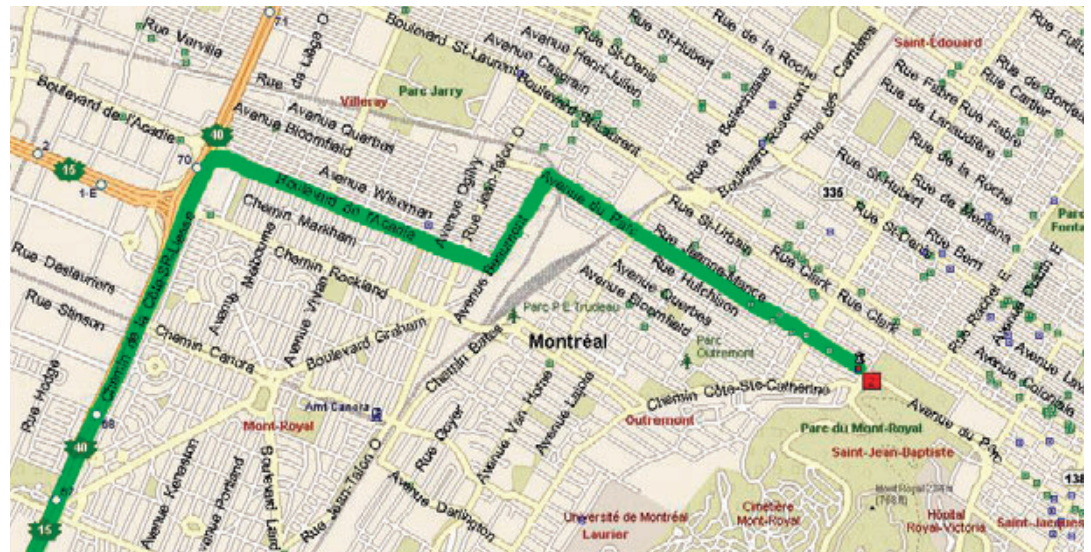

## Toronto to Montreal

**Distance: 330 miles      Time: 6 hours**

From Toronto, take highway 401 Eastbound towards Montreal. 450 km later (271 miles) you are entering the province of Quebec, the highway name changes to «20 Est». Getting closer to Montreal, take exit 29 which will get you on the highway 540 serving as a junction to get you on to highway 40 East (Est). From the 40 East, Take exit #68 also indicating boul. l'Acadie, turn right on to boul. l'Acadie and continue for 2km (1.2m). Turn left on boul. Beaumont and continue for 1 km (0.6m). Turn right on avenue du Parc and continue for about 2.5km (1.5m), look on your right and there we are!

### DIRECTIONS BY CAR